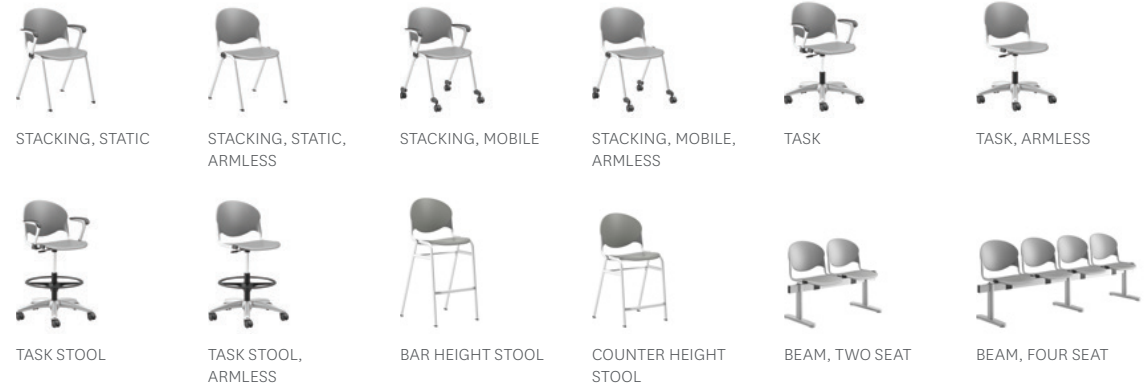

Cinch[®]

MULTIPURPOSE SEATING

NATIONAL[®]

A savvy series with unlimited potential.

The Cinch collection offers stacking chairs, task models, stools, and beam seating. With a broad range of functionality and style, Cinch is ideal for guest spaces, training rooms, cafés, and more.

COLOR OPTIONS MIX AND MATCH SEAT AND BACK COLORS TO CREATE CONTRASTING SOLUTIONS.

BLACK BLUE BLUEBERRY MARSHMALLOW PEBBLE RED

MULTIPURPOSE SEATING PLEASE REFERENCE THE PRICE LIST FOR FULL STATEMENT OF LINE.

DETAILS REFERENCE THE PRICE LIST FOR ADDITIONAL OPTIONS AND FINISHES.

BLACK FRAME PLATINUM METALLIC FRAME UPHOLSTERED SEAT CONTRASTING PLASTIC SEAT BLACK NYLON BASE PLATINUM METALLIC ALUMINUM BASE BUILT-IN GANGING BOOKRACK TABLET ARM, HINGED BEAM TABLET ARM