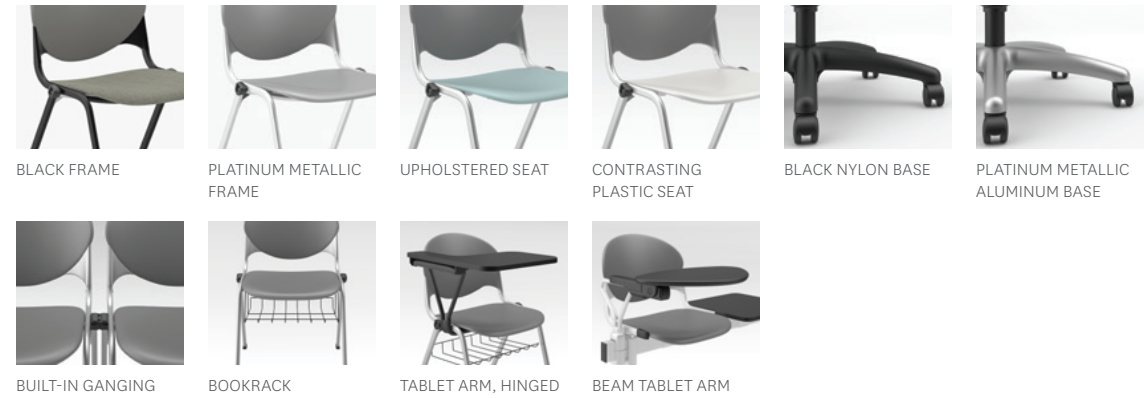

Cinch[®]

MULTIPURPOSE SEATING

NATIONAL[®]

A savvy series with unlimited potential.

The Cinch collection offers stacking chairs, task models, stools, and beam seating. With a broad range of functionality and style, Cinch is ideal for guest spaces, training rooms, cafés, and more.

COLOR OPTIONS MIX AND MATCH SEAT AND BACK COLORS TO CREATE CONTRASTING SOLUTIONS.

BLACK BLUE BLUEBERRY MARSHMALLOW PEBBLE RED

MULTIPURPOSE SEATING PLEASE REFERENCE THE PRICE LIST FOR FULL STATEMENT OF LINE.

STACKING, STATIC STACKING, STATIC, ARMLESS STACKING, MOBILE STACKING, MOBILE, ARMLESS TASK TASK, ARMLESS TASK STOOL TASK STOOL, ARMLESS BAR HEIGHT STOOL COUNTER HEIGHT STOOL BEAM, TWO SEAT BEAM, FOUR SEAT

DETAILS REFERENCE THE PRICE LIST FOR ADDITIONAL OPTIONS AND FINISHES.

BLACK FRAME PLATINUM METALLIC FRAME UPHOLSTERED SEAT CONTRASTING PLASTIC SEAT BLACK NYLON BASE PLATINUM METALLIC ALUMINUM BASE BUILT-IN GANGING BOOKRACK TABLET ARM, HINGED BEAM TABLET ARM