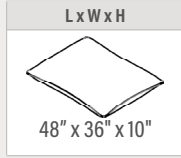

FŌM FILLED SERIES

FŌM FLOPPER

Product No. FF005

Our Fōm Filled Series is meant to replace the traditional bean bags. Not only are they easy to clean and comfortable, they are what bean bag style chairs should be. Sturdy yet flexible and comfy for hours on end. Create a space that invites people to explore their playful and creative side with our two or more Fōm Filled pieces.