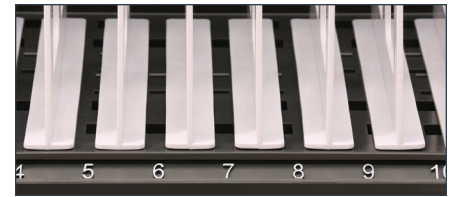

DEVICE IDENTIFICATION | Width adjustable dividers are numbered to keep organizing and assigning devices easy.